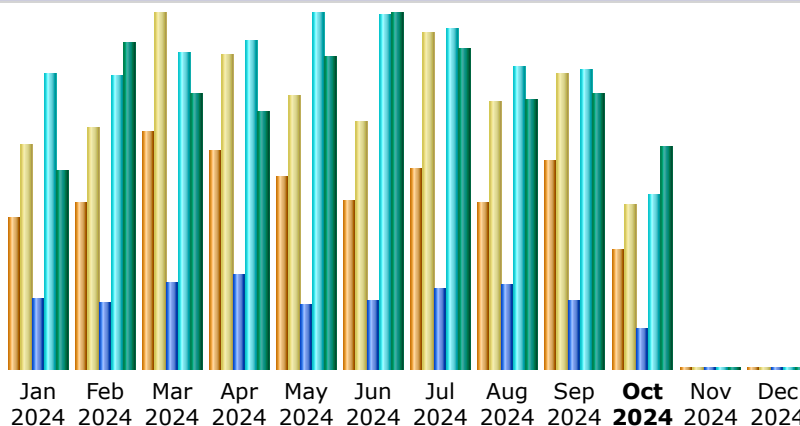

Last Update: 13 Oct 2024 - 22:11

Reported period: Monthly Sep 2024 OK

Summary

Reported period	Month Sep 2024				
First visit	01 Sep 2024 - 00:00				
Last visit	30 Sep 2024 - 23:55				
	Unique visitors	Number of visits	Pages	Hits	Bandwidth
Viewed traffic *	2,195	3,115 (1.41 visits/visitor)	5,139 (1.64 Pages/Visit)	22,623 (7.26 Hits/Visit)	5.81 GB (1955.1 KB/Visit)
Not viewed traffic *			5,521	13,589	2.34 GB

* Not viewed traffic includes traffic generated by robots, worms, or replies with special HTTP status codes.

Monthly history

Month	Unique visitors	Number of visits	Pages	Hits	Bandwidth
Jan 2024	1,591	2,365	5,287	22,353	4.18 GB
Feb 2024	1,765	2,535	4,980	22,175	6.89 GB
Mar 2024	2,503	3,739	6,559	24,109	5.78 GB
Apr 2024	2,287	3,304	7,044	24,952	5.42 GB
May 2024	2,015	2,873	4,938	26,967	6.59 GB
Jun 2024	1,785	2,604	5,215	26,835	7.48 GB
Jul 2024	2,112	3,537	6,031	25,914	6.76 GB
Aug 2024	1,758	2,814	6,338	23,060	5.68 GB
Sep 2024	2,195	3,115	5,139	22,623	5.81 GB
Oct 2024	1,252	1,743	2,997	13,209	4.68 GB
Nov 2024	0	0	0	0	0
Dec 2024	0	0	0	0	0
Total	19,263	28,629	54,528	232,197	59.28 GB