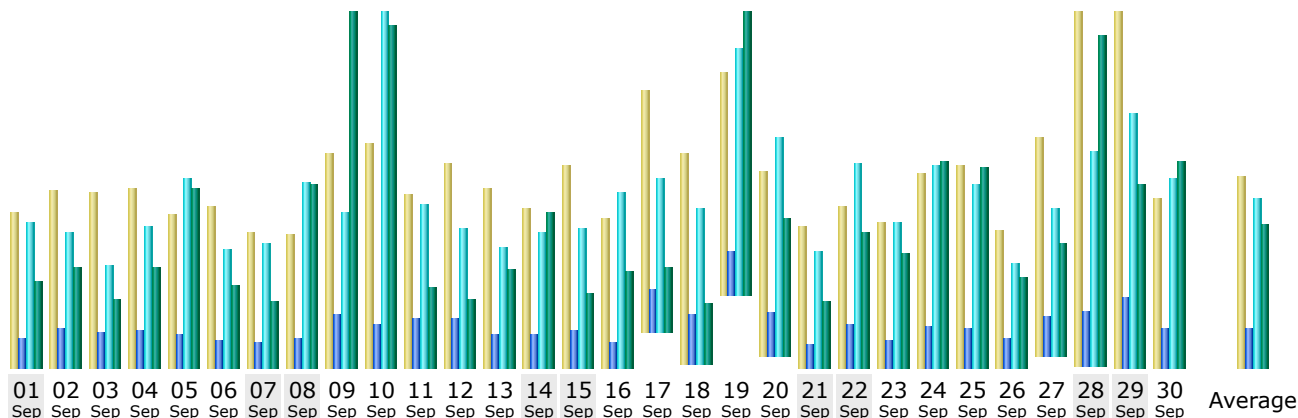

Day	Number of visits	Pages	Hits	Bandwidth
01 Sep 2024	85	124	650	119.23 MB
02 Sep 2024	96	171	604	137.03 MB
03 Sep 2024	95	156	453	93.09 MB
04 Sep 2024	97	164	634	137.49 MB
05 Sep 2024	83	149	845	246.66 MB
06 Sep 2024	88	122	526	112.81 MB
07 Sep 2024	74	111	550	91.39 MB
08 Sep 2024	73	130	826	250.18 MB
09 Sep 2024	117	231	698	489.17 MB
10 Sep 2024	122	188	1,594	471.98 MB
11 Sep 2024	94	216	734	110.23 MB
12 Sep 2024	112	214	626	94.96 MB
13 Sep 2024	98	148	534	134.30 MB
14 Sep 2024	87	150	603	213.33 MB
15 Sep 2024	111	166	620	100.76 MB
16 Sep 2024	81	115	785	132.78 MB
17 Sep 2024	132	192	689	87.29 MB
18 Sep 2024	115	215	696	82.98 MB
19 Sep 2024	121	187	1,105	390.86 MB
20 Sep 2024	101	192	976	189.74 MB
21 Sep 2024	77	103	522	92.30 MB
22 Sep 2024	88	191	915	185.68 MB
23 Sep 2024	79	117	648	155.16 MB
24 Sep 2024	106	180	911	284.61 MB
25 Sep 2024	110	173	817	276.92 MB
26 Sep 2024	75	127	461	123.11 MB
27 Sep 2024	119	172	659	152.86 MB
28 Sep 2024	193	247	961	456.17 MB
29 Sep 2024	194	314	1,134	251.71 MB
30 Sep 2024	92	174	847	282.63 MB
Average	103	171	754	198.25 MB
Total	3,115	5,139	22,623	5.81 GB

Days of week